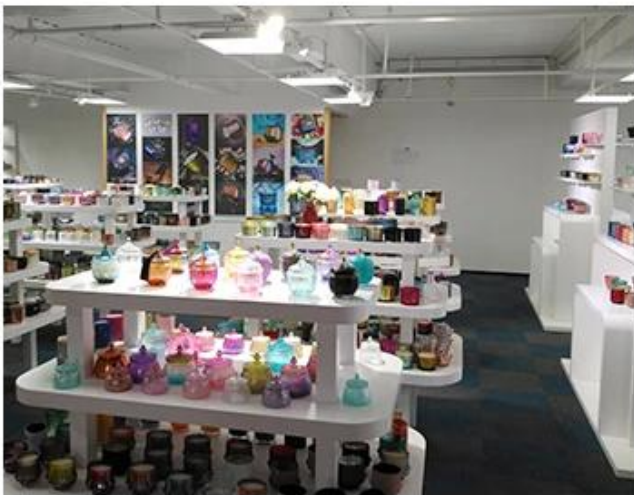

SAMPLE ROOM

There are more than 5000 products in
sample room of Sunny Glassware
for your reference. No second Co. in China!

□□□□□□ □□□□