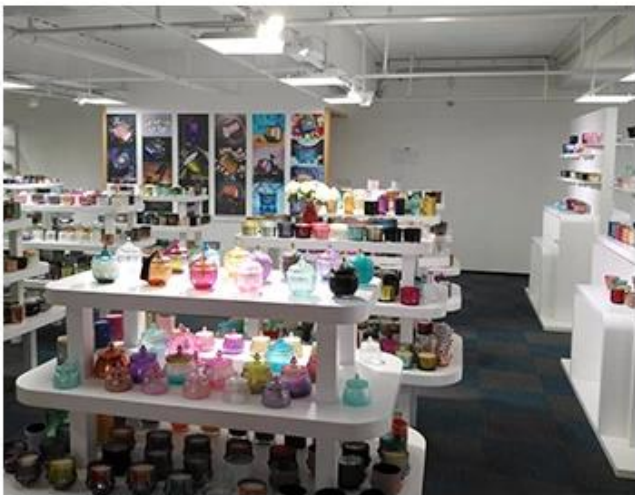

Wooden case

SAMPLE ROOM

There are more than 5000 products in
sample room of Sunny Glassware
for your reference. No second Co. in China!

Factory Show

: 0000 0000000 0000 00000000 00 0000000000 00 000000 . 000000000 000 0000000000 0000000000 0000 0000 00000
00000000.00.00000