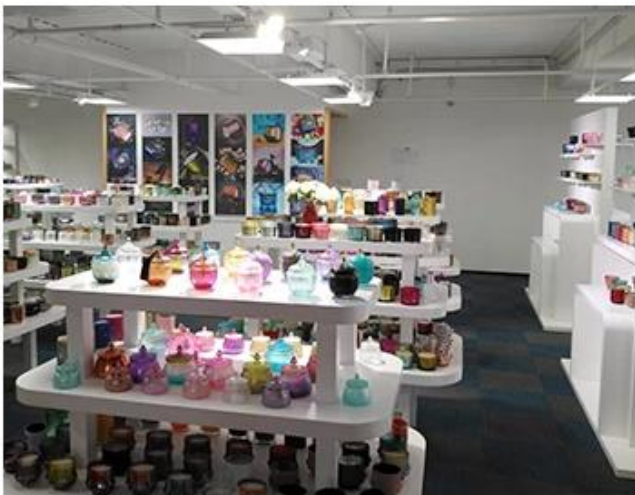

Wooden case

Office & Sample Room

1800 Shenzhen.

Meiyang Glass

Meiyang Glass 5000 Shenzhen

SAMPLE ROOM

There are more than 5000 products in
sample room of Sunny Glassware
for your reference. No second Co. in China!