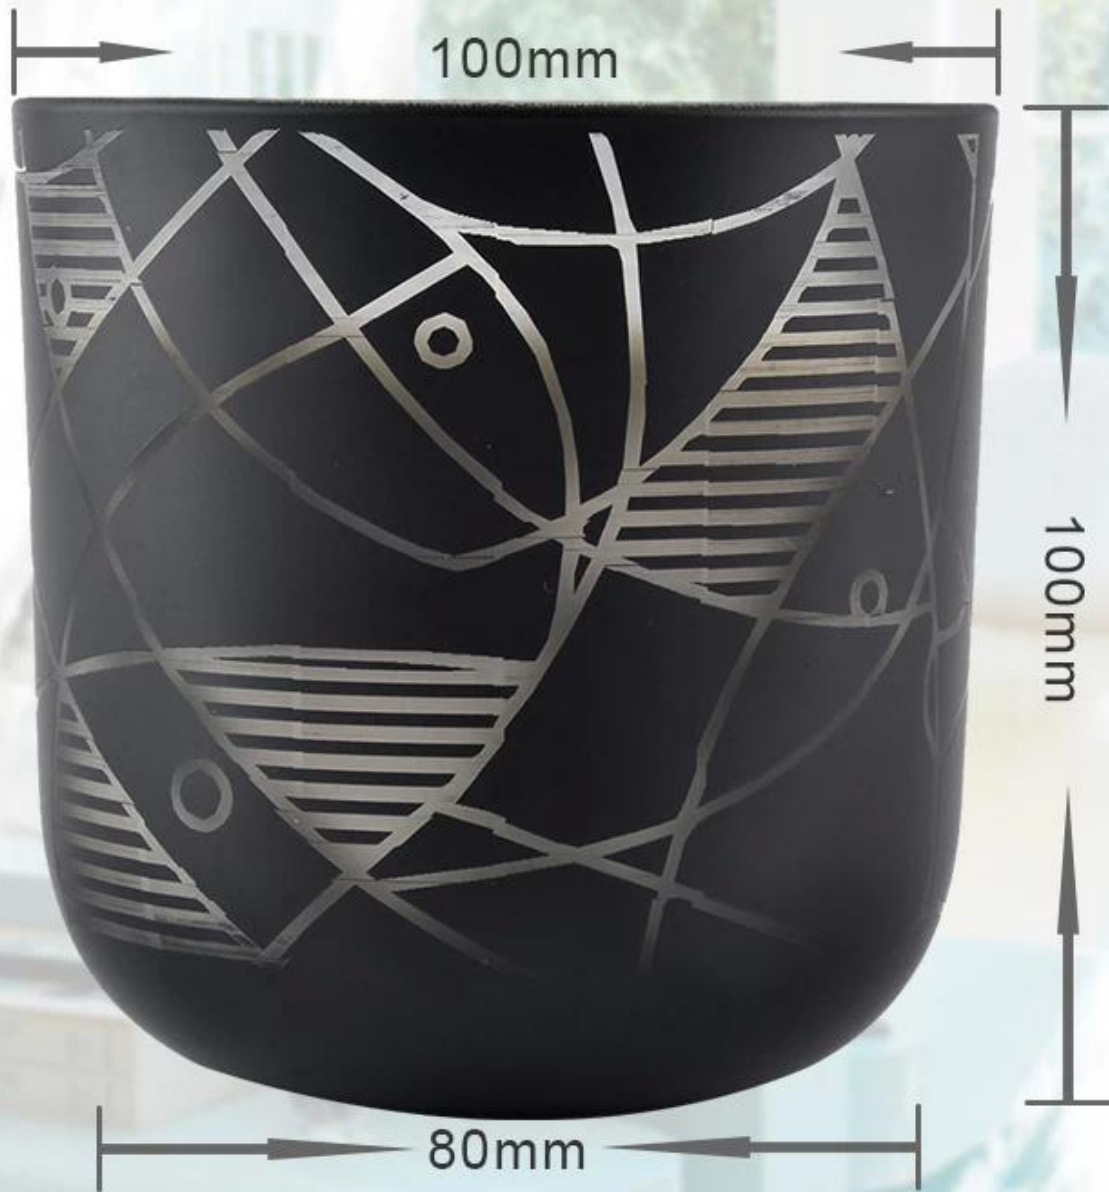

480ML 17oz □□□□□□ □□□□□□ □□□□ □□□□□□ □□□□□□

PRODUCT INFORMATION

Classical round bottom glass candle jars, can hold 13oz wax ,
perfect size for home decoration.

GLASS CANDLE JAR

Classical round bottom glass candle jars,
can hold 13oz wax , perfect size for home decoration.

Weight:468g

Capacity:480ml

SGRC191010

Being at home can not only add little sentiment,
but also a meaningful memory.

DESIGN

Classical round bottom glass candle jars, can hold 13oz wax , perfect size for home decoration.

This design using simple glass candle jar with classical black artwork, new processing technology in traditional glass candle jar make this item meaningful

It is very suitable for placing on the dining table and room,
the delicate and exquisite design is suitable for
different styles of living room.
There are different colors for your choice.