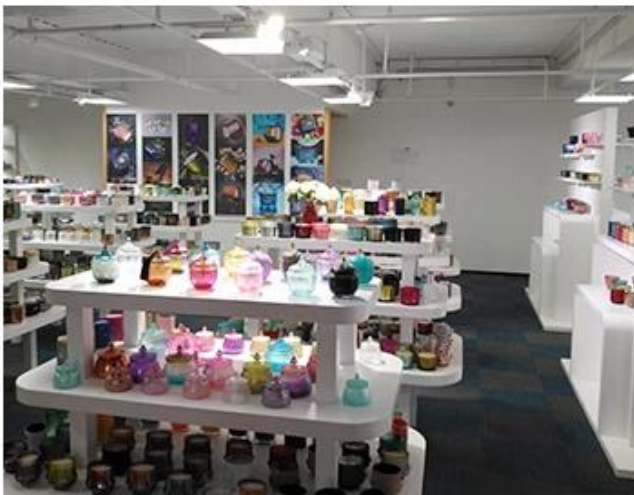

of course, we can customize
Individual gift box for you.

CERTIFICATES

SAMPLE ROOM

There are more than 5000 products in
sample room of Sunny Glassware
for your reference. No second Co. in China!

EXHIBITION